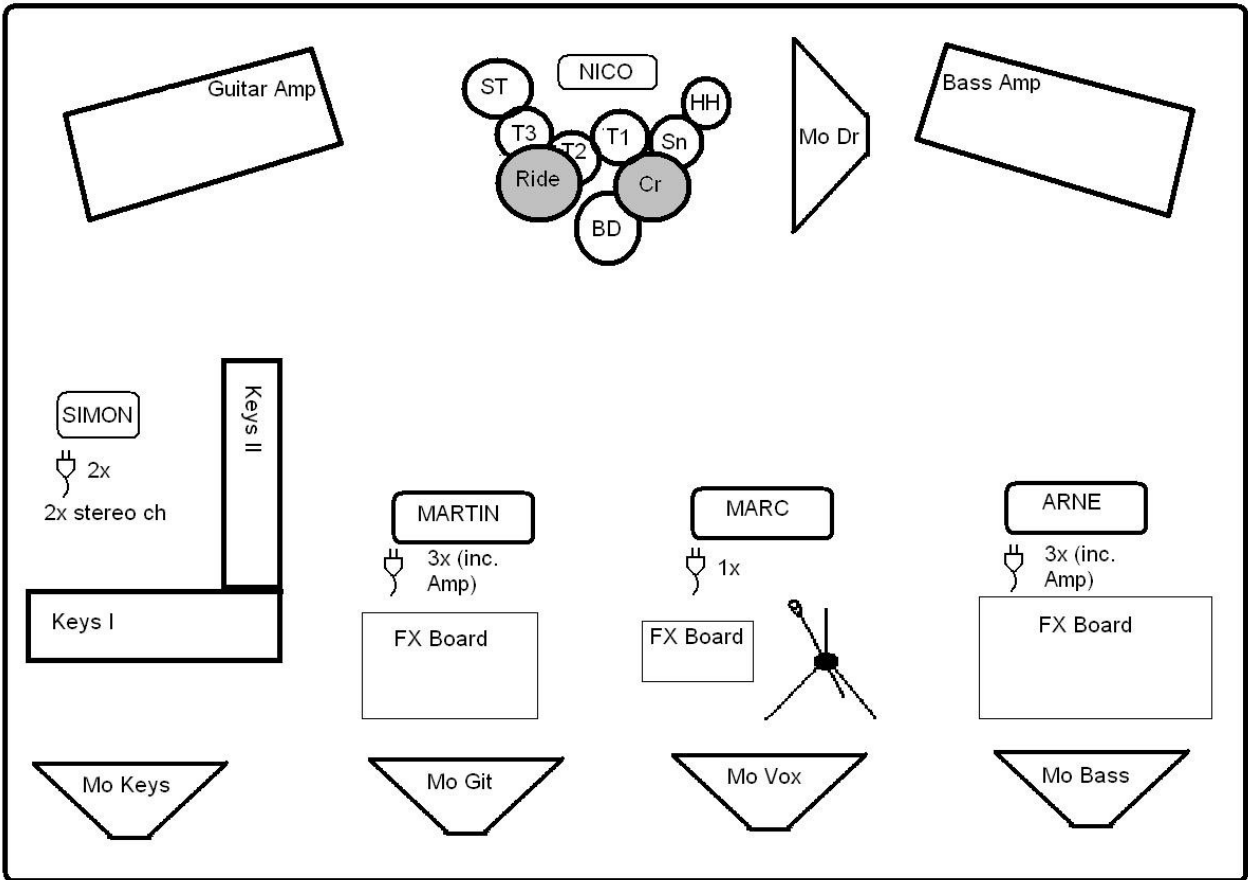

# Civic Soma Stage

-The Stage should be at least 3m x2,50m

## Drum Details

## Civic Soma-Technical Rider

Ch	Instrument	Mic/Equipment	Comp	Gate
1	Kick	Shure Beta 52/91		
2	Snare Top	SM 57		
3	Snare Bottom	SM 57		
4	Side Snare Top	SM 57		
(5	Side Snare Bottom	SM 57)		
6	Tom 1	Shure Beta 98		
7	Tom 2	Shure Beta 98		
8	Tom 3	Shure Beta 98		
9	Floor Tom 1	Sennheiser MD 421		
10	Floor Tom 2	Sennheiser MD 421		
11	Overhead L	Neumann KM 184		
12	Overhead R	Neumann KM 184		
13	Hi Hat	AKG C 451		
14	Bass	DI		
15	Bass	Shure Beta 57A		
16	Guitar	SM 57		
17	Keys 1 L	Active DI		
18	Keys 1 R	Active DI		
19	Keys 2 L	Active DI		
20	Keys 2 R	Active DI		
21	Vocals	SM 58 (Own Mic)		