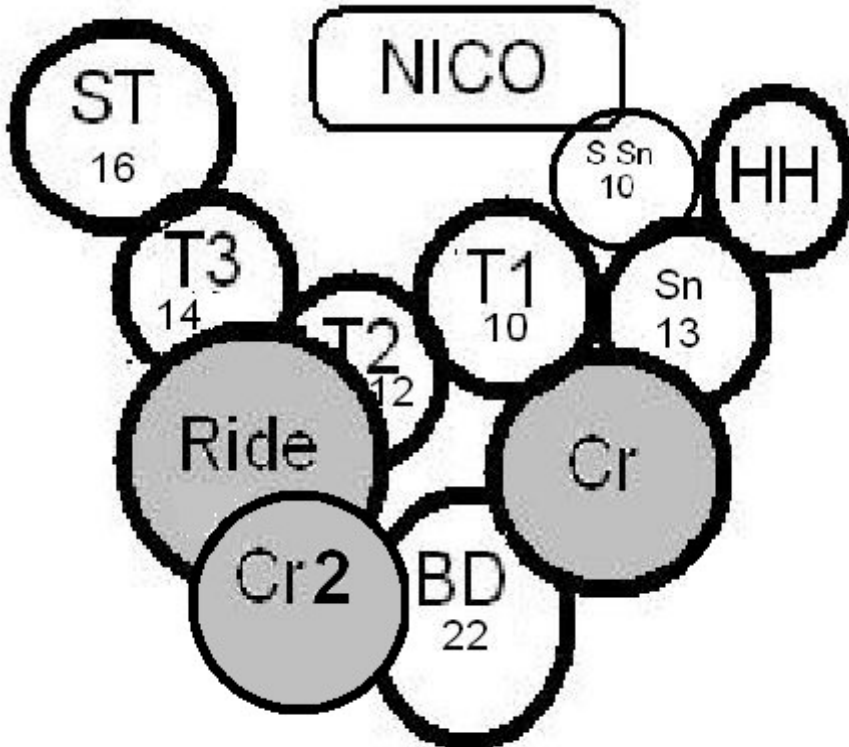

# Civic Soma Stage

-The Stage should be at least 3m x2,50m

## Drum Details

## Civic Soma-Technical Rider

Ch	Instrument	Mic/Equipment	Comp	Gate
1	Kick	Shure Beta 52/91		
2	Snare Top	SM 57		
3	Snare Bottom	SM 57		
4	Side Snare Top	SM 57		
(5	Side Snare Bottom	SM 57)		
6	Tom 1	Shure Beta 98		
7	Tom 2	Shure Beta 98		
8	Tom 3	Shure Beta 98		
9	Floor Tom 1	Sennheiser MD 421		
10	Floor Tom 2	Sennheiser MD 421		
11	Overhead L	Neumann KM 184		
12	Overhead R	Neumann KM 184		
13	Hi Hat	AKG C 451		
14	Bass	DI		
15	Bass	Shure Beta 57A		
16	Guitar	SM 57		
17	Keys 1 L	Active DI		
18	Keys 1 R	Active DI		
19	Keys 2 L	Active DI		
20	Keys 2 R	Active DI		
21	Vocals	SM 58 (Own Mic)		